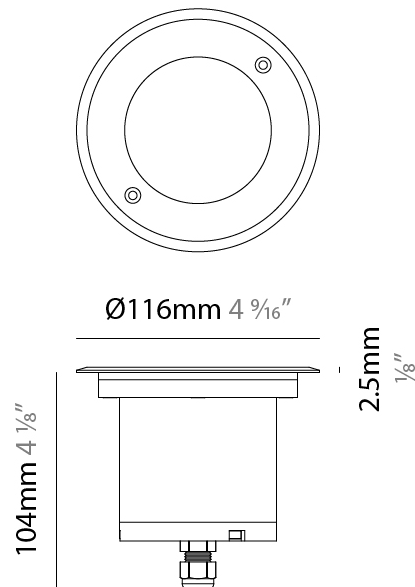

GENERAL

Series: Caliber
Subseries: Caliber 120 D
Brand: Unonovesette
Division: Exterior
Mounting Type: Recessed
Mounting Location: In-Ground
Subcategory: Drive Over

PHYSICAL

Shape: Square
Diameter (mm): 116
Diameter (in): 4 5/16
Height (mm): 104
Height (in): 4 1/8
Light Distribution: Direct
Weight (kg): 0.900
Weight (lbs): 1.98
Installation Requirement: Housing box
Diffuser: Extra clear glass 6mm
Fixture Finish: [ASB / SST](#)
Fixture Material: Stainless Steel AISI 316L
Cable Details: 350mm NS20N PCP 2x0.5 mm2

ELECTRICAL

Lamp Type: LED
Input Wattage (W): 9.04
Total Output Wattage (W): 8.5
Dimming: Non-Dimming / Phase Dimming (120Vac only) / 0-10V Dimming
Driver Included: No
Driver Location: Remote
Driver Type: Constant Voltage - Universal
Driver Class: Class 2
Input Voltage (V): 120 - 277
Output Voltage (V): 24

LED

Number of LEDs: 1
Color Temperature (°K): [2700 / 3000 / 4000](#)
Max. Delivered Lumen (lm): 730 (3000K)
CRI: >90 CRI
Lamp Life (hrs): 100000

OPTICAL

Optic°: [10 / 35 / 50](#)
Beam Angle: Narrow / Medium / Wide
Adjustability: Rotational 360°; Tilt 15°

RATINGS AND CERTIFICATIONS

Certified By: Certified for North American Standards
IP rating: IP68 (not for permanent immersion)
IK Rating: IK08
Marine Grade: Stainless Steel AISI 316L